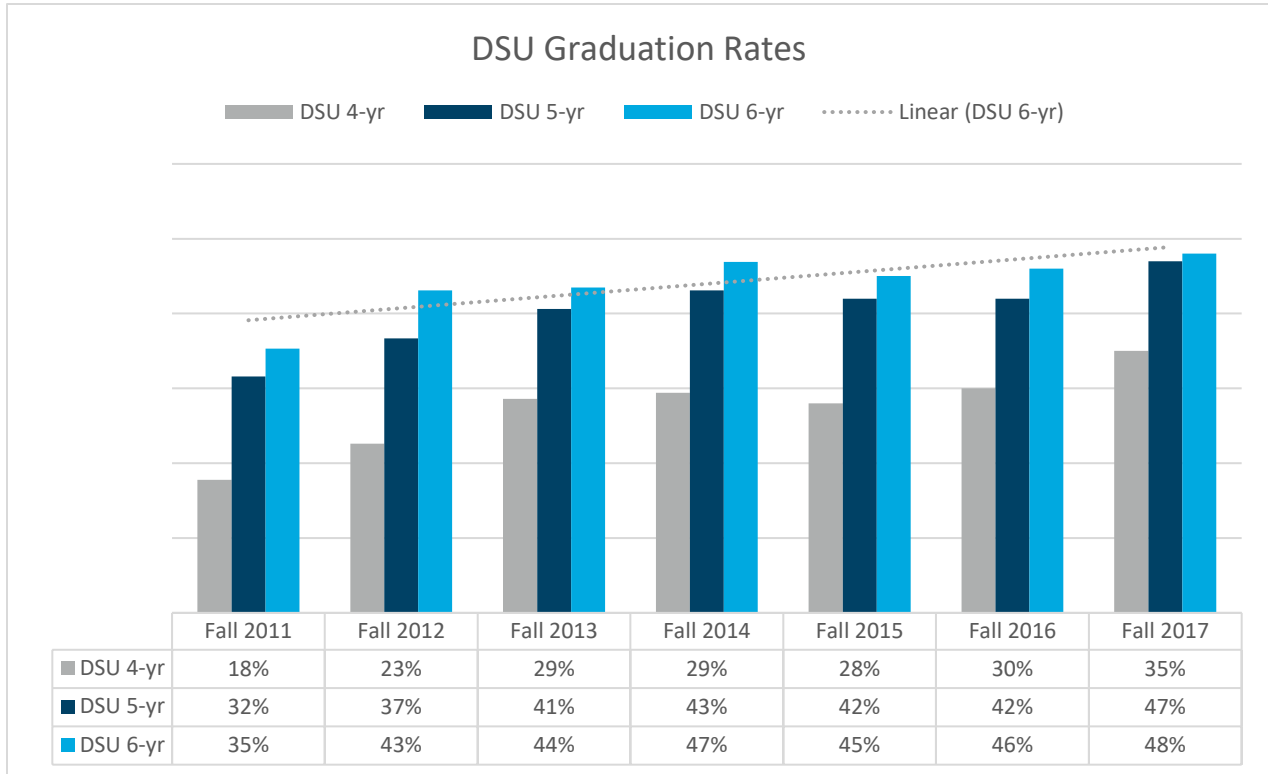

Graduation Rate Summary
2011-2017 Cohorts
For First-time, Full-time, Baccalaureate Degree-seeking Freshmen

Cohort	Average ACT	1 st Year Retention
Fall 2011	21.7	60%
Fall 2012	21.8	69%
Fall 2013	22.1	65%
Fall 2014	22.2	74%
Fall 2015	22.7	72%
Fall 2016	22.6	67%
Fall 2017	22.7	67%

Most Recent Peer Graduation Rates		
Category	System Peers	Other Peers
4-year Graduation Rate	40%	Not Available
6-year Graduation Rate	57%	56%

SDBOR Universities includes: Black Hills State University, Dakota State University, Northern State University, South Dakota School of Mines and Technology, South Dakota State University, and University of South Dakota. Graduation rate data from 2024 BOR Fact Book for fall 2017 cohort.